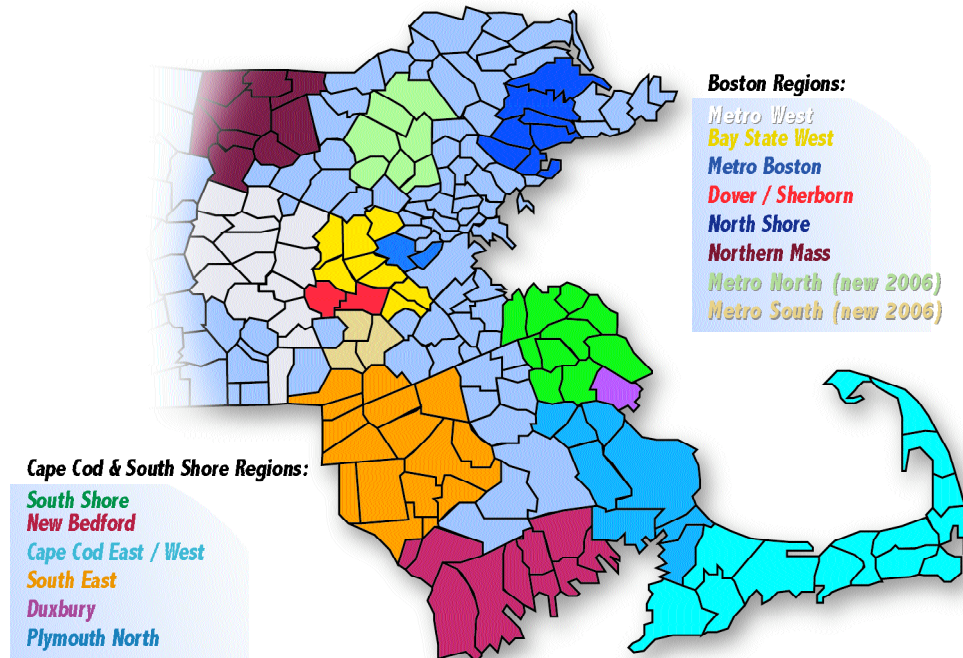

School of Excellence Locations